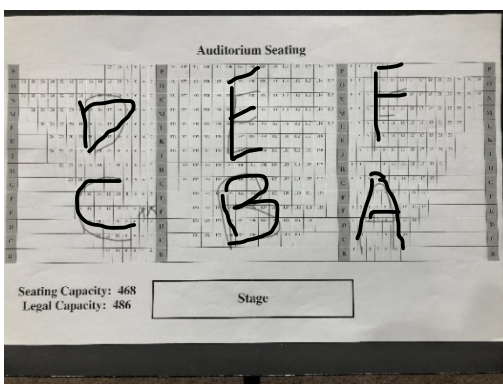

The Gilbertsville-Mt. Upton Central School
Drama Club Proudly Presents

The 25th Annual Putnam County
SPELLING BEE

Friday, June 4 at 7:00 PM

Saturday, June 5 at 3:00 PM

The 25th Annual Putnam County Spelling Bee is presented through Special arrangement with Music Theatre International (MTI).
All authorized performance materials are also supplied by MTI.

www.mtishows.com

The 25th Annual Putnam County Spelling Bee will be adhering to all COVID-19 Safety Regulations with regard to seating for our Musical Production. **This production cannot be streamed and NO TICKETS will be offered at the door!** Please contact Anne Monaco at 607-783-2207 or amonaco@gmucsd.org to purchase tickets in advance.

Ticket Order Form

Tickets are **$5.00** each.

1. I would like to purchase _____ tickets (# of people).
2. Please indicate your preference for seating, which will be on a first-come, first-served basis in the in order of order forms and payments received. We cannot guarantee preferences. Please make checks payable to **Drama Club**.

First Choice: _____

Second Choice: _____

Third Choice: _____

*B section is Full at this time.